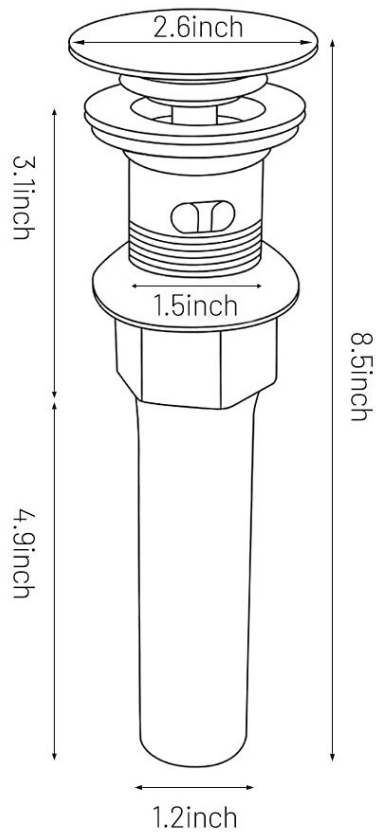

## SOLID BRASS POP-UP DRAIN SPECIFICATIONS

Type : Pop-Up Drain

Item Weight : 12 ounces

Product Dimensions : 9 x 3 x 3 inches

Finish : Antique Copper, Brushed Nickel, Chrome, Rose Gold, Gold, Oil Rubbed Bronze, Ti-PVD

Body Material : Brass

Item Package Quantity : 1

Waste Pipe Material : Stainless Steel

Hole Fitting : 1 3/5"

### Dimensions

### HOW TO CHOOSE THE DRAIN CORRECTLY